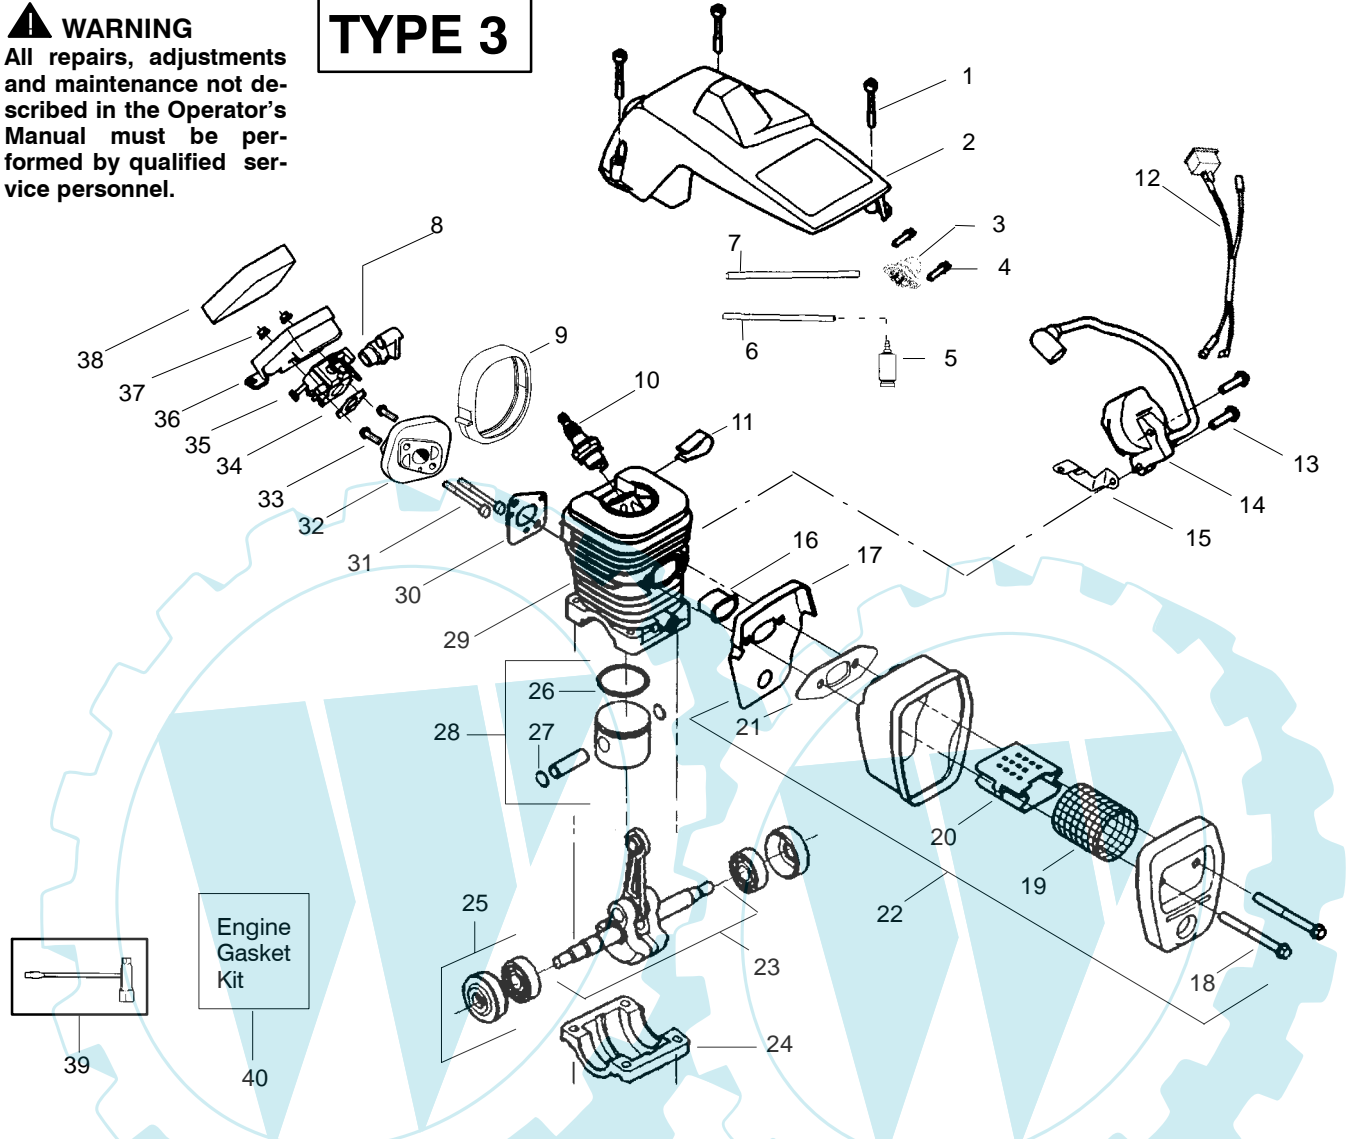

PARTS LIST NO. 530087882		McCULLOCH. PARTS LIST	CHAIN SAW MODEL(S) MAC CAT 335, 435, 440	
DATE 6/21/04	Replaces 87882 - 4/19/04		Note: Illustration may differ from actual model due to design changes	PAGE NO. 8

WARNING
All repairs, adjustments and maintenance not described in the Operator's Manual must be performed by qualified service personnel.

TYPE 3

Ref.	Part No.	Description	Ref.	Part No.	Description	Ref.	Part No.	Description
1.	530016153	Screw	19.	530036103	Screen-Spark	36.	530047604	Housing-Air Filter
2.	530056966	Shield-Cylinder	20.	530037813	Diffuser-Muffler	37.	530016101	Nut
3.	530047213	Assy-Air Purge	21.	530069608	Gasket-Muffler (kit)	38.	530037793	Air Filter - Foam
4.	530015780	Screw	22.	530047207	Assy-Muffler (Incl. 17-21)	39.	530031135	Wrench-Bar
5.	530095646	Assy-Fuel Pick-up	23.	530047062	Assy-Crankshaft	40.	530069608	Kit-Engine Gasket (incl. 34,30,21)
6.	530069247	Kit-Line Purge/Carb. (Small Dia)	24.	530037935	Cap-Crankcase			
7.	530069216	Kit-Line Purge/Tank (large line)	25.	530056363	Assy-Seal & Bearing			
8.	530035526	Grommet-Carb Adjust.	26.	530038729	Ring-Piston			
9.	530054144	Seal-Carb Adapter	27.	530015697	Retainer - Piston Pin			
10.	952030150	Spark Plug (RCJ-7Y)	28.	530071408	Kit-Piston - (incl. 26-27)			
11.	530016136	Clip-High Tension Lead	29.	530012411	Cylinder			
12.	530049117	Assy-Wire Harness (includes switch)	30.	530069608	Gasket-Carb. Adapter (kit)			
13.	530015814	Screw	31.	530016187	Screw			
14.	530039198	Module-Ignition	32.	530049700	Carb. Adapter			
15.	530047442	Strap-Ground	33.	530016386	Screw			
16.	530037652	Insulator-Heat	34.	530069608	Carb. Gasket (kit)			
17.	530049870	Back Plate-Muffler	35.	---	Kit-Carburetor (WT-625)			
18.	530016132	Screw		530071621				
								Not Shown
							530163664	Manual- (Scan)
							530163665	Manual - (Euro I)
							530163666	Manual - (Euro II)
							530054781	Decal-Warning

✓ = NEW PART NUMBER FOR THIS IPL   ★ = REFER TO THE SERVICE REFERENCE INDICATED FOR MORE INFORMATION. (LOCATED AT END OF IPL)