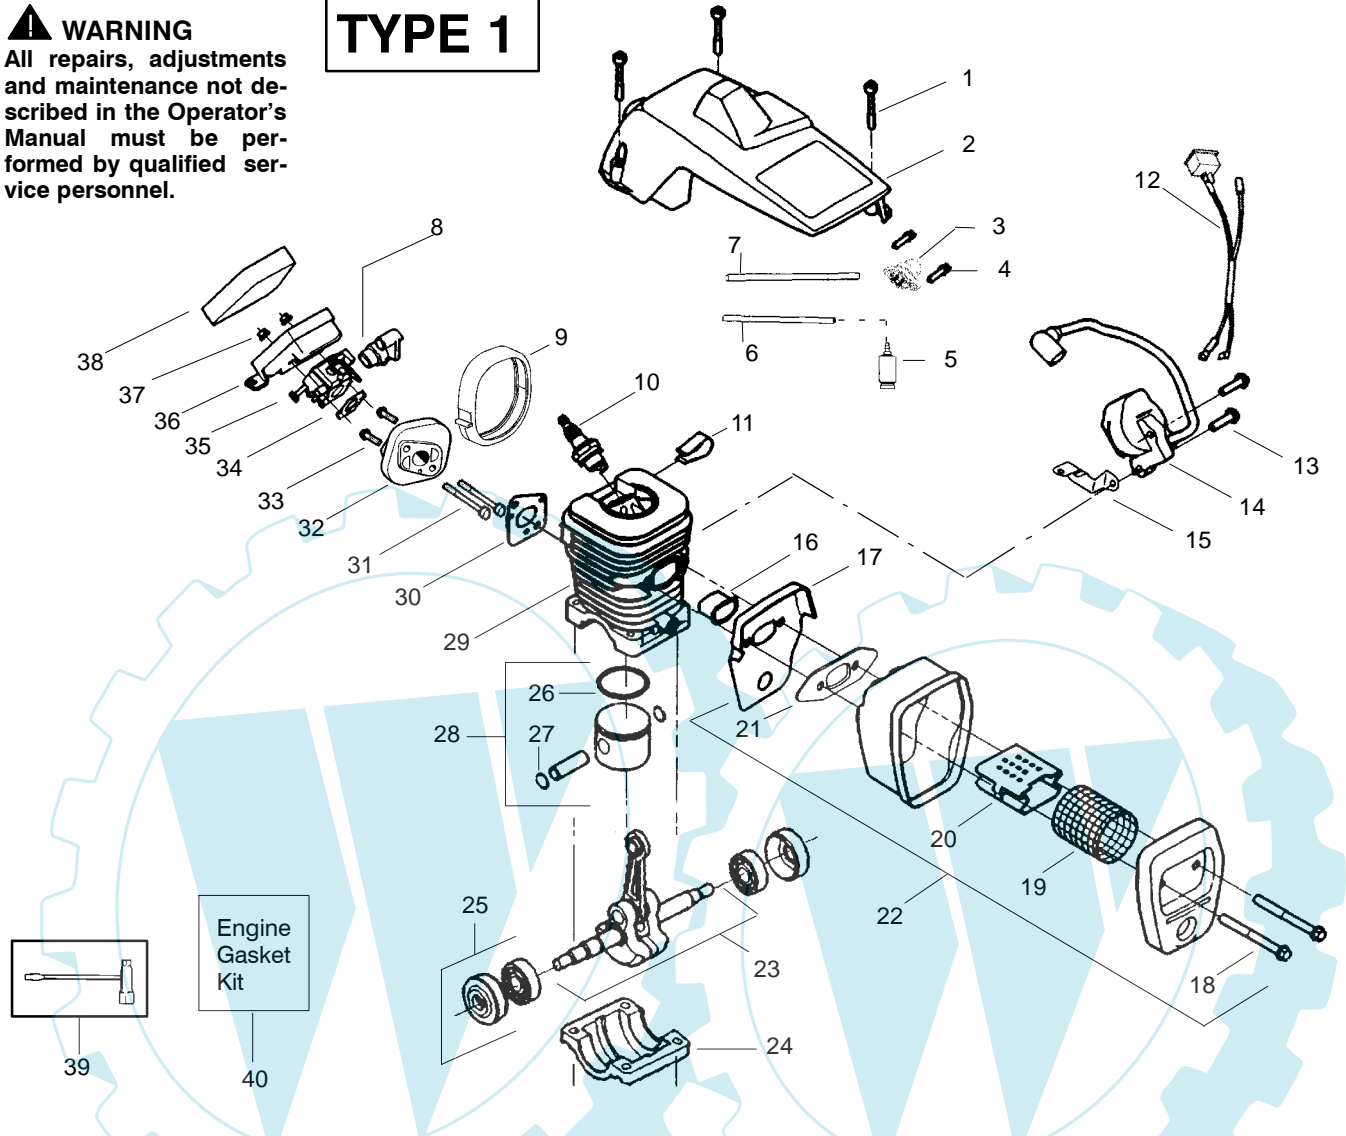

PARTS LIST NO. 530087882		McCULLOCH. PARTS LIST	CHAIN SAW MODEL(S) MAC CAT 335, 435, 440	
DATE 6/21/04	Replaces 87882 - 4/19/04		Note: Illustration may differ from actual model due to design changes	PAGE NO. 6

WARNING
All repairs, adjustments and maintenance not described in the Operator's Manual must be performed by qualified service personnel.

TYPE 1

Ref.	Part No.	Description	Ref.	Part No.	Description	Ref.	Part No.	Description
1.	530016153	Screw	19.	530036103	Screen-Spark	36.	530047604	Housing-Air Filter
2.	530055460	Shield-Cylinder	20.	530037813	Diffuser-Muffler	37.	530016101	Nut
3.	530047213	Assy-Air Purge	21.	530069608	Gasket-Muffler (kit)	38.	530037793	Air Filter - Foam
4.	530015780	Screw	22.	530047207	Assy-Muffler (Incl. 17-21)	39.	530031135	Wrench-Bar
5.	530095646	Assy-Fuel Pick-up	23.	530047062	Assy-Crankshaft	40.	530069608	Kit-Engine Gasket (incl. 34,30,21)
6.	530069247	Kit-Line Purge/Carb. (Small Dia)	24.	530037935	Cap-Crankcase			
7.	530069216	Kit-Line Purge/Tank (large line)	25.	530056363	Assy-Seal & Bearing			
8.	530049244	Grommet-Carb Adjust.	26.	530029805	Ring-Piston			
9.	530054144	Seal-Carb Adapter	27.	530015697	Retainer - Piston Pin			
10.	952030150	Spark Plug (RCJ-7Y)	28.	530069604	Kit-Piston - (incl. 26-27)			
11.	530016136	Clip-High Tension Lead	29.	530069606	Kit-Cylinder			
12.	530049117	Assy-Wire Harness (includes switch)	30.	530069608	Gasket-Carb. Adapter (kit)			
13.	530015814	Screw	31.	530016187	Screw		530088226	Manual- (Scan)
14.	530039167	Module-Ignition	32.	530049700	Carb. Adapter		530088160	Manual - (Euro I)
15.	530047442	Strap-Ground	33.	530016386	Screw		530088161	Manual - (Euro II)
16.	530037652	Insulator-Heat	34.	530069608	Carb. Gasket (kit)		530054781	Decal-Warning
17.	530049870	Back Plate-Muffler	35.	---	Kit-Carburetor (WT-391)		530038478	Cap-limiter low(tan)
18.	530016132	Screw		530069722			530038479	Cap-limiter high(brn)
								Not Shown

↖ = NEW PART NUMBER FOR THIS IPL

★ = REFER TO THE SERVICE REFERENCE INDICATED FOR MORE INFORMATION. (LOCATED AT END OF IPL)