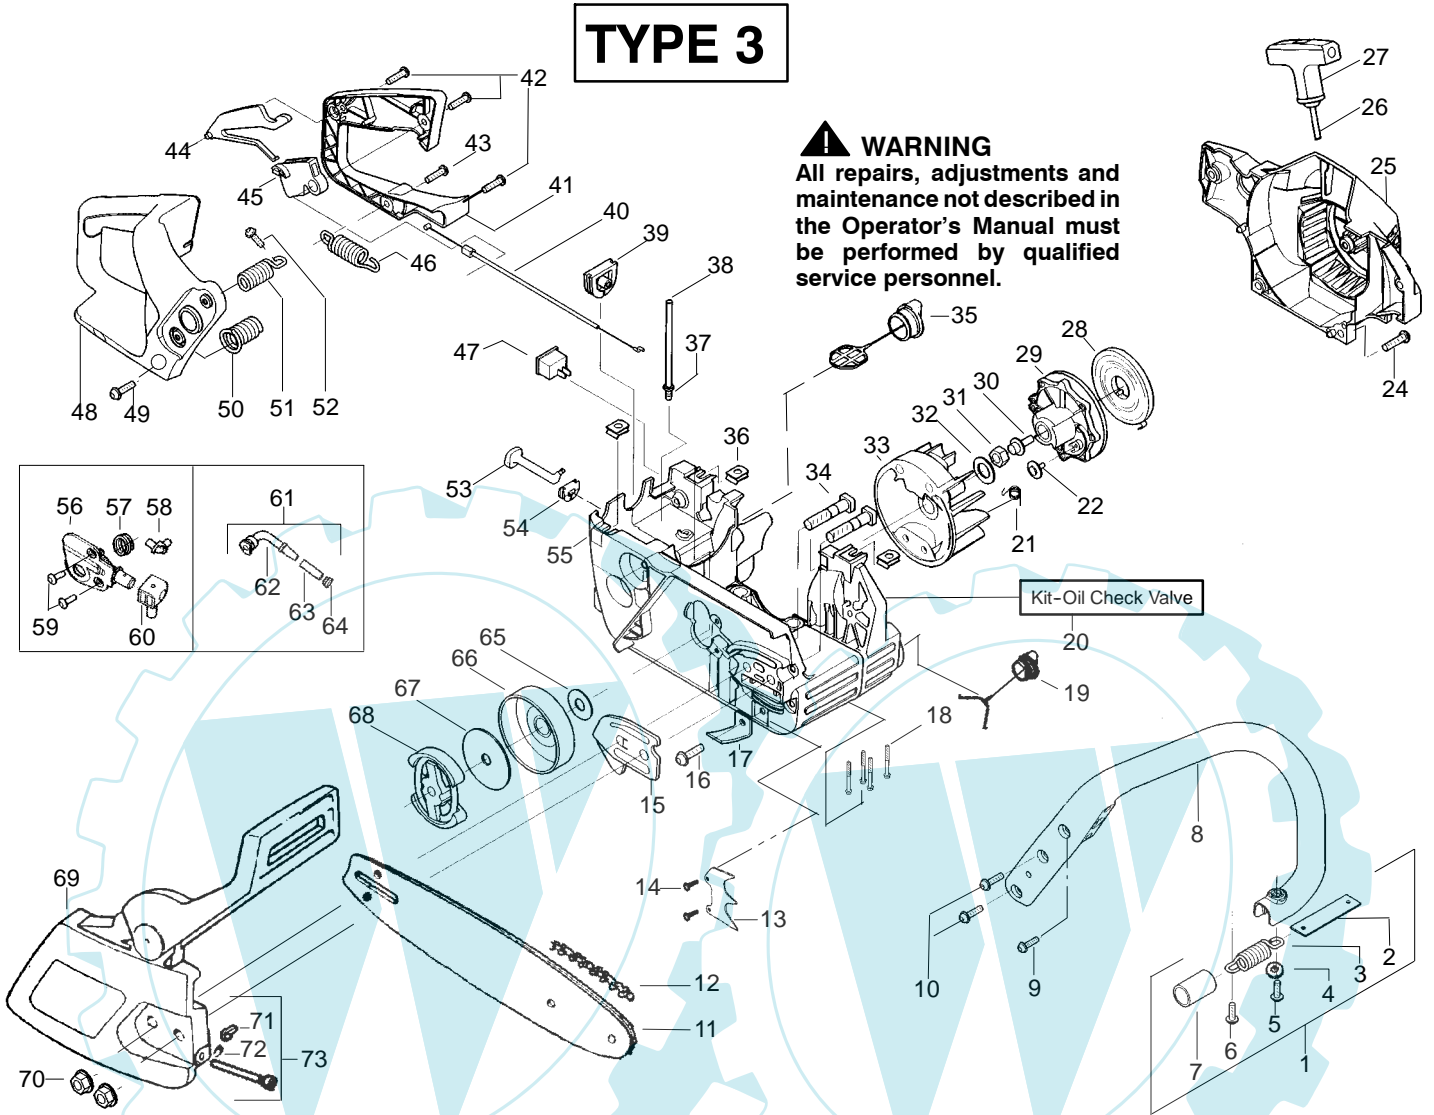

PARTS LIST NO. 530087882		McCULLOCH. PARTS LIST	CHAIN SAW MODEL(s) MAC CAT 335, 435, 440	
DATE 6/21/04	Replaces 87882 - 4/19/04		Note: Illustration may differ from actual model due to design changes	PAGE NO. 3

TYPE 3

WARNING
All repairs, adjustments and maintenance not described in the Operator's Manual must be performed by qualified service personnel.

Ref.	Part No.	Description	Ref.	Part No.	Description	Ref.	Part No.	Description
1.	530047963	Assy.- Isolator	27.	530056402	Handle- Starter	53.	530047605	Knob- Choke
2.	530047608	Strap- Limiter	28.	530027531	Spring- Recoil	54.	530049005	Grommet- Knob
3.	530042082	Spring- Isolator	29.	530037817	Pulley- Starter	55.	530056597	Assy- Chassis
4.	530015123	Washer	30.	530015920	Screw	56.	530071259	Kit- Oil Pump (Incls. 57,58,60)
5.	530016018	Screw	31.	530016134	Nut- Flywheel	57.	530037820	Gear- Worm Spring
6.	530015843	Screw	32.	530015127	Washer- Flywheel	58.	530049477	Elbow- Oil Pickup
7.	530036142	Sleeve- AV Spring	33.	530039209	Assy- Flywheel	59.	530016064	Screw
8.	530047583	Handle- Front	34.	530016133	Bolt- Bar	60.	530019206	Seal Block
9.	530015940	Screw	35.	530047192	Assy- Fuel Cap	61.	530047663	Assy- Oil Pickup (Incl. 62-64)
10.	530015814	Screw	36.	530015922	Nut- "U"- Type	62.	530038373	Pick-up Oiler
11.	530044896	Bar - 14"	37.	530023877	Fitting- fuel line	63.	530037821	Filter- Oil
12.	538029933	Chain 14"	38.	530069216	Kit- Fuel line (large)	64.	530030189	Plug- Oil Filter
13.	530014381	Kit- Assy Spike(incl.14)	39.	530047631	Grommet- Cable	65.	530015907	Washer- Thrust
14.	530015805	Screw	40.	530047602	Cable- Throttle	66.	530047061	Assy.- Clutch Drum w/bearing
15.	530038238	Plate- Bar Mounting	41.	530047581	Cover- Rear Handle	67.	530015611	Washer- Clutch
16.	530015814	Screw	42.	530015906	Screw	68.	530014949	Assy. Clutch
17.	530029850	Chain Catcher	43.	530015886	Screw	69.	530054736	Assy- Chain Brake
18.	530016132	Screw	44.	530036098	Lockout- Throttle	70.	530015917	Nut- Bar Mounting
19.	530010846	Assy- Oil Cap	45.	530036097	Trigger- Throttle	71.	530015826	Pin- Retainer
20.	530071666	Kit- Oil Check Valve	46.	530042082	Spring	72.	530038593	Retainer
21.	530023817	Spring- Starter Dog	47.	530069572	Kit- Switch	73.	530069611	Kit- Bar Adjust (incl. 71 & 72)
22.	530016080	Screw	48.	530047582	Handle - Rear			
23.	---	---	49.	530015814	Screw			
24.	530015892	Screw	50.	530053274	Assy. Isolator - lower			
25.	530054175	Housing- Fan	51.	530071385	Kit- Isolator (Upper)			
26.	530069232	Kit- Rope	52.	530015875	Screw			

✓ = NEW PART NUMBER FOR THIS IPL

* = REFER TO THE SERVICE REFERENCE INDICATED FOR MORE INFORMATION. (LOCATED AT END OF IPL)