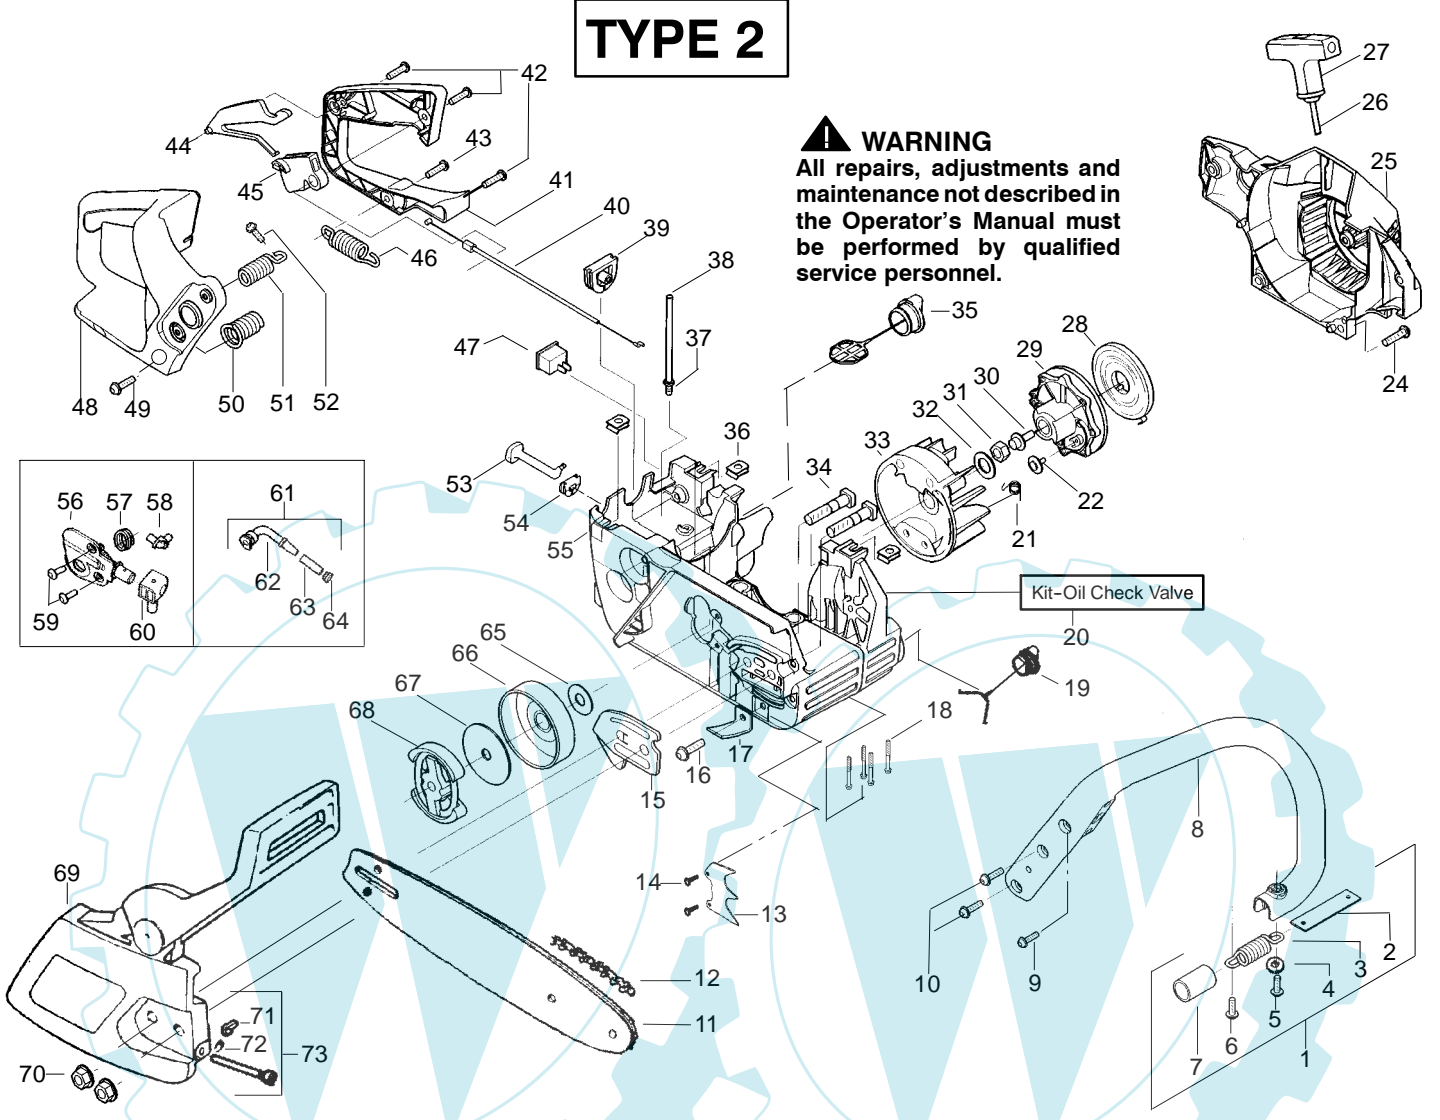

PARTS LIST NO. 530087882		McCULLOCH PARTS LIST	CHAIN SAW MODEL(S) MAC CAT 335, 435, 440	
DATE 6/21/04	Replaces 87882 - 4/19/04		Note: Illustration may differ from actual model due to design changes	PAGE NO. 2

TYPE 2

WARNING
All repairs, adjustments and maintenance not described in the Operator's Manual must be performed by qualified service personnel.

Ref.	Part No.	Description	Ref.	Part No.	Description	Ref.	Part No.	Description
1.	530047963	Assy. - Isolator	27.	530056402	Handle - Starter	53.	530047605	Knob - Choke
2.	530047608	Strap - Limiter	28.	530027531	Spring - Recoil	54.	530049005	Grommet - Knob
3.	530042082	Spring - Isolator	29.	530037817	Pulley - Starter	55.	530056597	Assy - Chassis
4.	530015123	Washer	30.	530015920	Screw	56.	530071259	Kit - Oil Pump (Incls. 57, 58, 60)
5.	530016018	Screw	31.	530016134	Nut - Flywheel	57.	530037820	Gear - Worm Spring
6.	530015843	Screw	32.	530015127	Washer - Flywheel	58.	530049477	Elbow - Oil Pickup
7.	530036142	Sleeve - AV Spring	33.	530039209	Assy - Flywheel	59.	530016064	Screw
8.	530047583	Handle - Front	34.	530016133	Bolt - Bar	60.	530019206	Seal Block
9.	530015940	Screw	35.	530047192	Assy - Fuel Cap	61.	530047663	Assy - Oil Pickup (Incl. 62 - 64)
10.	530015814	Screw	36.	530015922	Nut - "U" - Type	62.	530038373	Pick-up Oiler
11.	530044896	Bar - 14"	37.	530023877	Fitting - fuel line	63.	530037821	Filter - Oil
12.	538029933	Chain 14"	38.	530069216	Kit - Fuel line (large)	64.	530030189	Plug - Oil Filter
13.	530014381	Kit - Assy Spike (incl. 14)	39.	530047631	Grommet - Cable	65.	530015907	Washer - Thrust
14.	530015805	Screw	40.	530047602	Cable - Throttle	66.	530047061	Assy. - Clutch Drum w/bearing
15.	530038238	Plate - Bar Mounting	41.	530047581	Cover - Rear Handle	67.	530015611	Washer - Clutch
16.	530015814	Screw	42.	530015906	Screw	68.	530014949	Assy. Clutch
17.	530029850	Chain Catcher	43.	530015886	Screw	69.	530054736	Assy - Chain Brake
18.	530016132	Screw	44.	530036098	Lockout - Throttle	70.	530015917	Nut - Bar Mounting
19.	530010846	Assy - Oil Cap	45.	530036097	Trigger - Throttle	71.	530015826	Pin - Retainer
20.	530071666	Kit - Oil Check Valve	46.	530042082	Spring	72.	530038593	Retainer
21.	530023817	Spring - Starter Dog	47.	530069572	Kit - Switch	73.	530069611	Kit - Bar Adjust (incl. 71 & 72)
22.	530016080	Screw	48.	530047582	Handle - Rear			
23.	---	---	49.	530015814	Screw			
24.	530015892	Screw	50.	530053274	Assy. Isolator - lower			
25.	530054175	Housing - Fan	51.	530071385	Kit - Isolator (Upper)			
26.	530069232	Kit - Rope	52.	530015875	Screw			

✓ = NEW PART NUMBER FOR THIS IPL

* = REFER TO THE SERVICE REFERENCE INDICATED FOR MORE INFORMATION. (LOCATED AT END OF IPL)