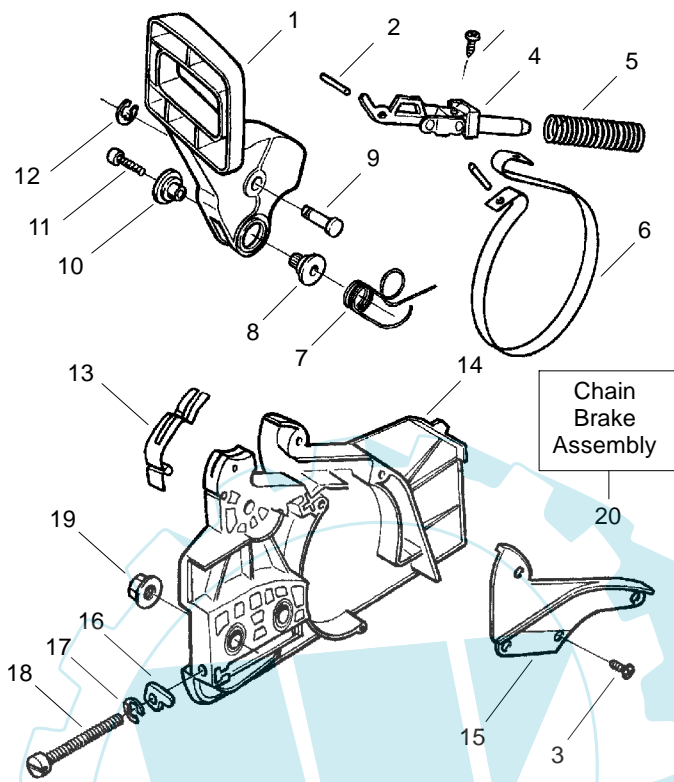

↖ = NEW PART NUMBER FOR THIS IPL

★ = REFER TO THE SERVICE REFERENCE INDICATED FOR MORE INFORMATION. (LOCATED AT END OF IPL)

PARTS LIST NO. 530087882		McCULLOCH. PARTS LIST	CHAIN SAW MODEL(S) MAC CAT 335, 435, 440
DATE 6/21/04	Replaces 87882 - 4/19/04		Note: Illustration may differ from actual model due to design changes

Carburetor Assembly – WT-391 – #530069722

Ref.	Part No.	Description
1.	530038479	Limiter Cap – High
2.	530038478	Limiter Cap – Low
3.	530069826	Carburetor Repair Kit (KIT= Indicates Contents) & Includes Limiter Caps
4.	530069844	Gasket/Diaphragm Kit (● = Indicates Contents)

PARTS LIST NO. 530087882		McCULLOCH. PARTS LIST	CHAIN SAW MODEL(s) MAC CAT 335, 435, 440
DATE 6/21/04	Replaces 87882 - 4/19/04		Note: Illustration may differ from actual model due to design changes

Ref.	Part No.	Description
1.	530071347	Actuating Lever
2.	530015913	Spring Pin
3.	530015911	Screw
4.	530054741	Front & Rear Link Ass'y.
5.	530016237	Spring Compression
6.	530052232	Brake Band
7.	530015910	Handguard Spring
8.	530056531	Journal-Right
9.	530029879	Pivot Pin
10.	530029881	Journal-Left
11.	530016384	Screw
12.	530038593	Retainer
13.	530029878	Position Spring
14.	530054747	Cover-Clutch (Type 1-3)
	530054744	Cover-Clutch (Type 4-5)
15.	530038679	Chain Brake Cover
16.	530015826	Bar Adjusting Pin
17.	530038593	Retainer
18.	530016110	Screw-Bar Adjusting
19.	530015917	Nut
20.	530054736	Assy-Chain Brake (Type 1-3)
	530054739	Assy-Chain Brake (Type 4-5)