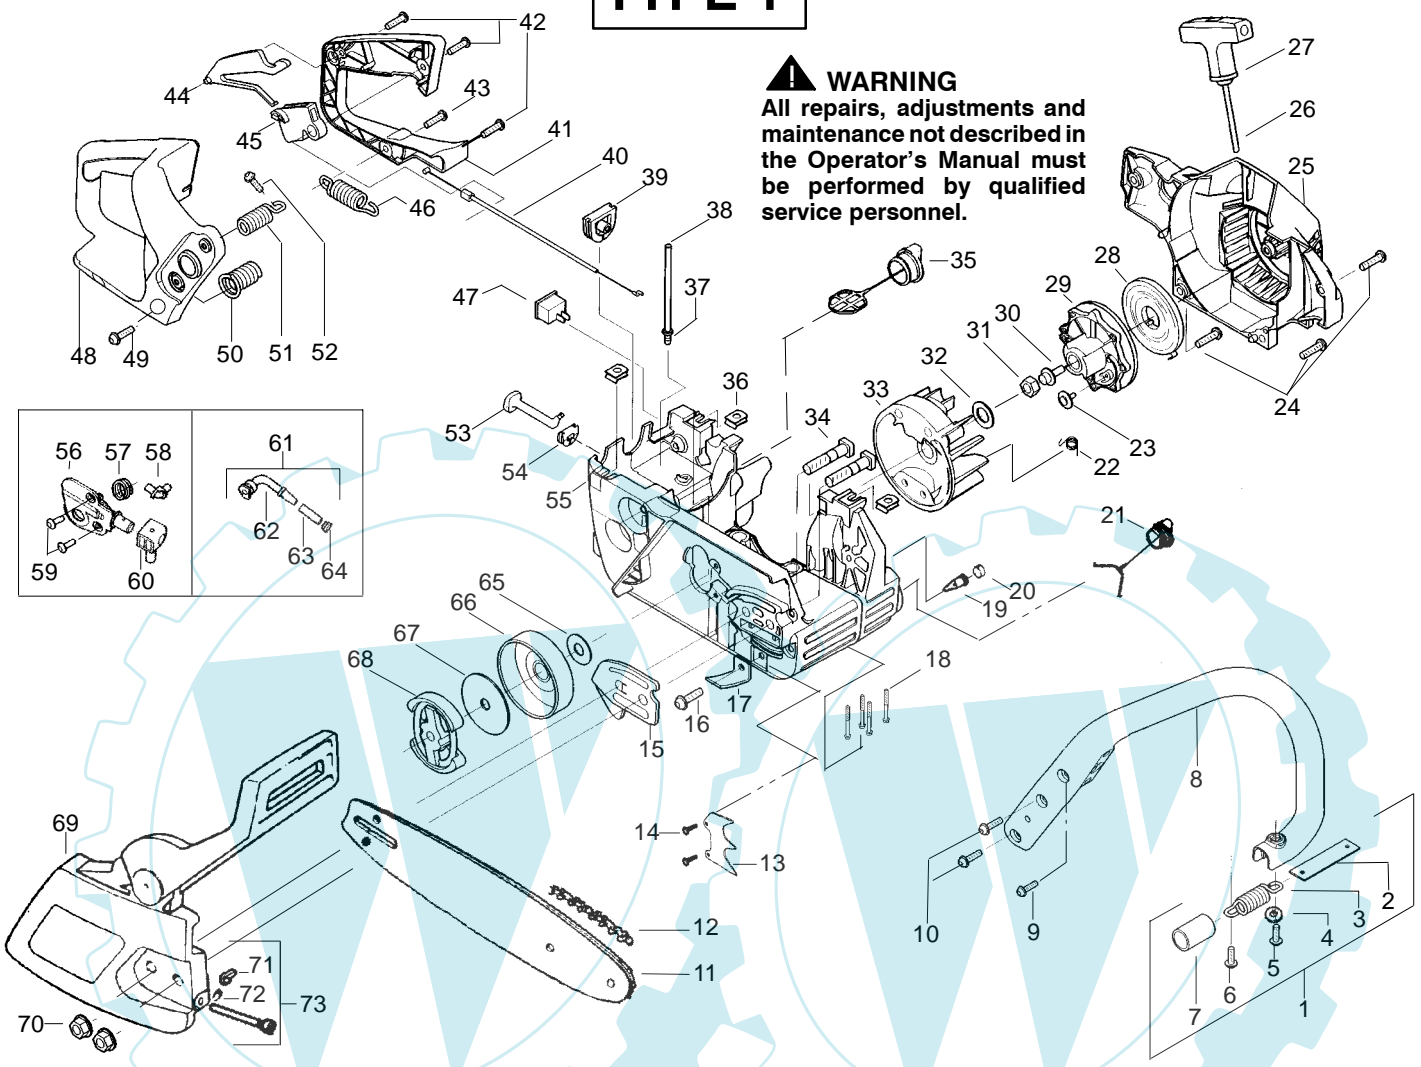

PARTS LIST NO. 530087882		McCULLOCH. PARTS LIST	CHAIN SAW MODEL(S) MAC CAT 335, 435, 440	
DATE 6/21/04	Replaces 87882 - 4/19/04		Note: Illustration may differ from actual model due to design changes	PAGE NO. 1

TYPE 1

⚠ WARNING
All repairs, adjustments and maintenance not described in the Operator's Manual must be performed by qualified service personnel.

Ref.	Part No.	Description	Ref.	Part No.	Description	Ref.	Part No.	Description
1.	530047963	Assy. - Isolator	27.	530056402	Handle - Starter	53.	530047605	Knob - Choke
2.	530047608	Strap - Limiter	28.	530027531	Spring - Recoil	54.	530049005	Grommet - Knob
3.	530042082	Spring - Isolator	29.	530037817	Pulley - Starter	55.	530056597	Assy - Chassis (incl. 19-21,34-36)
4.	530015123	Washer	30.	530015920	Screw	56.	530071259	Kit - Oil Pump (Incls. 57,58,60)
5.	530016018	Screw	31.	530016134	Nut - Flywheel	57.	530037820	Gear - Worm Spring
6.	530015843	Screw	32.	530015127	Washer - Flywheel	58.	530049477	Elbow - Oil Pickup
7.	530036142	Sleeve - AV Spring	33.	530039209	Assy - Flywheel	59.	530016064	Screw
8.	530047583	Handle - Front	34.	530016133	Bolt - Bar	60.	530019206	Seal Block
9.	530015940	Screw	35.	530047192	Assy - Fuel Cap	61.	530047663	Assy - Oil Pickup (Incl. 62-64)
10.	530015814	Screw	36.	530015922	Nut - "U" - Type	62.	530038373	Pick - up Oiler
11.	530044816	Bar - 14"	37.	530023877	Fitting - fuel line	63.	530037821	Filter - Oil
12.	538029933	Chain 14"	38.	530069216	Kit - Fuel line (large)	64.	530030189	Plug - Oil Filter
13.	530014381	Kit - Assy Spike (incl.14)	39.	530047631	Grommet - Cable	65.	530015907	Washer - Thrust
14.	530015805	Screw	40.	530047602	Cable - Throttle	66.	530047061	Assy. - Clutch Drum w/bearing
15.	530038238	Plate - Bar Mounting	41.	530047581	Cover - Rear Handle	67.	530015611	Washer - Clutch
16.	530015814	Screw	42.	530015906	Screw	68.	530014949	Assy. Clutch
17.	530029850	Chain Catcher	43.	530015886	Screw	69.	530054736	Assy - Chain Brake
18.	530016132	Screw	44.	530036098	Lockout - Throttle	70.	530015917	Nut - Bar Mounting
19.	530026119	Check Valve	45.	530036097	Trigger - Throttle	71.	530015826	Pin - Retainer
20.	530038264	Plug - Bronze Vent	46.	530042082	Spring	72.	530038593	Retainer
21.	530010846	Assy - Oil Cap	47.	530069572	Kit - Switch	73.	530069611	Kit - Bar Adjust
22.	530023817	Spring - Starter Dog	48.	530047582	Handle - Rear			
23.	530016080	Screw	49.	530015814	Screw			
24.	530015892	Screw	50.	530053274	Assy. Isolator - lower			
25.	530054175	Housing - Fan	51.	530071385	Kit - Isolator (Upper)			
26.	530069232	Kit - Rope	52.	530015875	Screw			

✓ = NEW PART NUMBER FOR THIS IPL   * = REFER TO THE SERVICE REFERENCE INDICATED FOR MORE INFORMATION. (LOCATED AT END OF IPL)