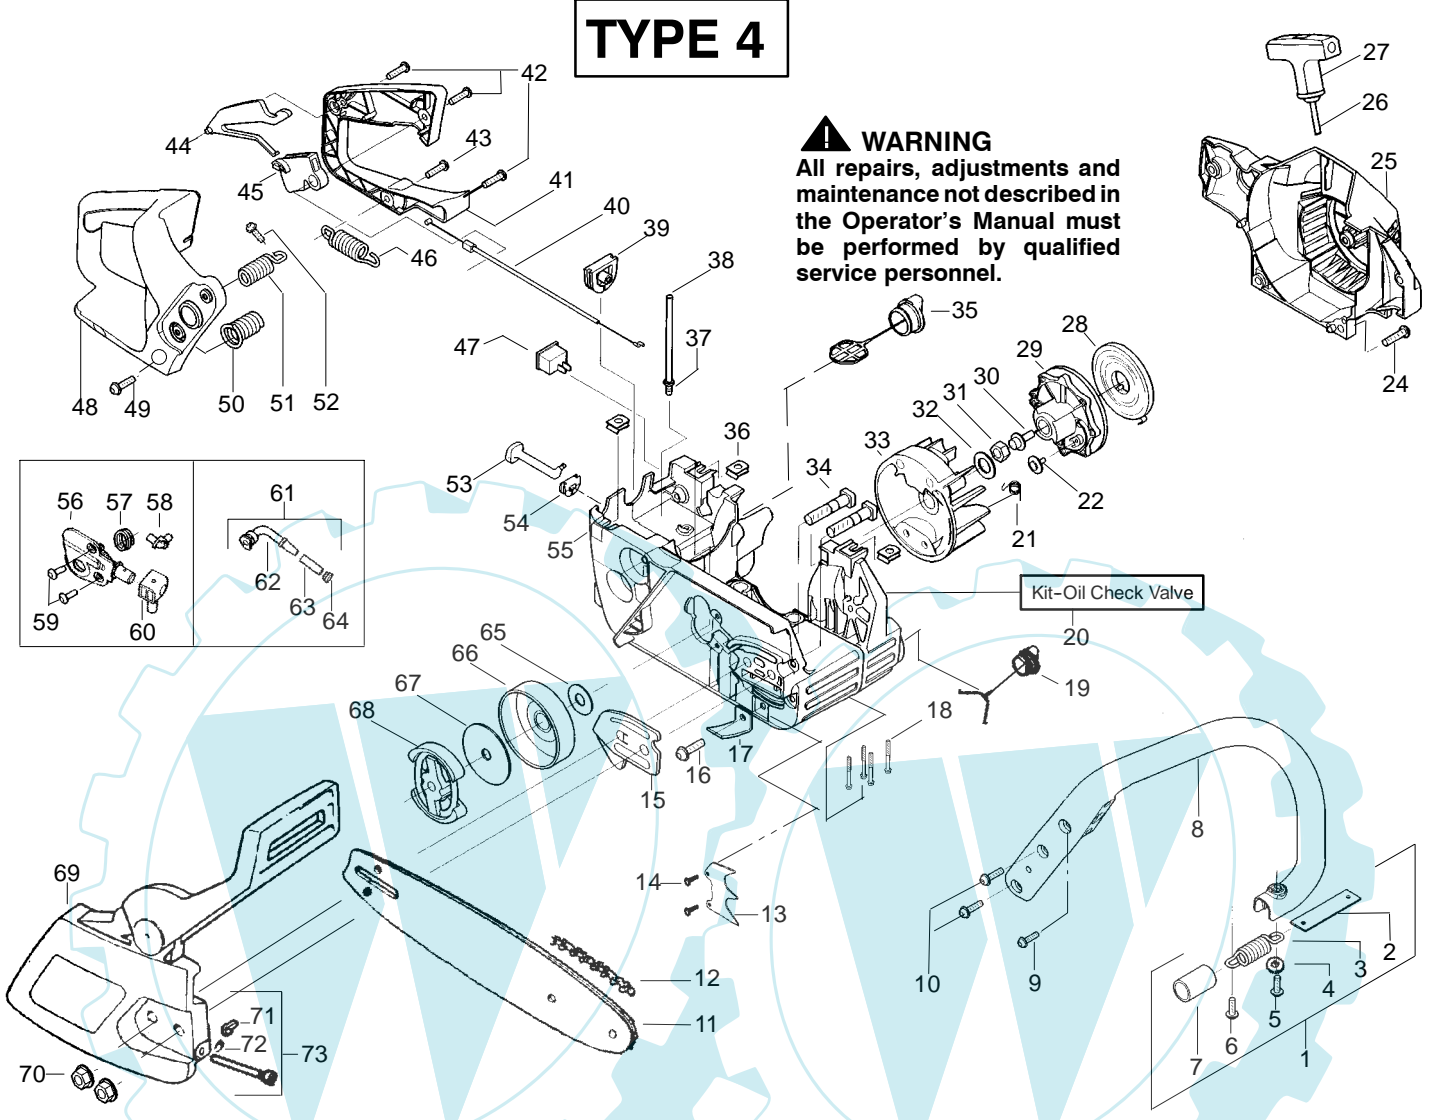

PARTS LIST NO. 530087882		McCULLOCH. PARTS LIST	CHAIN SAW MODEL(S) MAC CAT 335, 435, 440	
DATE 6/21/04	Replaces 87882 - 4/19/04		Note: Illustration may differ from actual model due to design changes	PAGE NO. 4

TYPE 4

Ref.	Part No.	Description	Ref.	Part No.	Description	Ref.	Part No.	Description
1.	530047963	Assy. - Isolator	27.	530056402	Handle - Starter	53.	530047605	Knob - Choke
2.	530047608	Strap - Limiter	28.	530027531	Spring - Recoil	54.	530049005	Grommet - Knob
3.	530042082	Spring - Isolator	29.	530037817	Pulley - Starter	55.	530056596	Assy - Chassis
4.	530015123	Washer	30.	530015920	Screw	56.	530071259	Kit - Oil Pump (Incls. 57, 58, 60)
5.	530016018	Screw	31.	530016134	Nut - Flywheel	57.	530037820	Gear - Worm Spring
6.	530015843	Screw	32.	530015127	Washer - Flywheel	58.	530049477	Elbow - Oil Pickup
7.	530036142	Sleeve - AV Spring	33.	530039209	Assy - Flywheel	59.	530016064	Screw
8.	530047583	Handle - Front	34.	530016133	Bolt - Bar	60.	530019206	Seal Block
9.	530015940	Screw	35.	530047192	Assy - Fuel Cap	61.	530047663	Assy - Oil Pickup (Incl. 62 - 64)
10.	530015814	Screw	36.	530015922	Nut - "U" - Type	62.	530038373	Pick-up Oiler
11.	530044896	Bar - 14"	37.	530023877	Fitting - fuel line	63.	530037821	Filter - Oil
12.	538029933	Chain 14"	38.	530069216	Kit - Fuel line (large)	64.	530030189	Plug - Oil Filter
13.	530014381	Kit - Assy Spike (incl. 14)	39.	530047631	Grommet - Cable	65.	530015907	Washer - Thrust
14.	530015805	Screw	40.	530047602	Cable - Throttle	66.	530047061	Assy. - Clutch Drum w/bearing
15.	530038238	Plate - Bar Mounting	41.	530047581	Cover - Rear Handle	67.	530015611	Washer - Clutch
16.	530015814	Screw	42.	530015906	Screw	68.	530014949	Assy. Clutch
17.	530029850	Chain Catcher	43.	530015886	Screw	69.	530054739	Assy - Chain Brake
18.	530016132	Screw	44.	530036098	Lockout - Throttle	70.	530015917	Nut - Bar Mounting
19.	530010846	Assy - Oil Cap	45.	530036097	Trigger - Throttle	71.	530015826	Pin - Retainer
20.	530071666	Kit - Oil Check Valve	46.	530042082	Spring	72.	530038593	Retainer
21.	530023817	Spring - Starter Dog	47.	530069572	Kit - Switch	73.	530069611	Kit - Bar Adjust (incl. 71 & 72)
22.	530016080	Screw	48.	530047582	Handle - Rear			
23.	---	---	49.	530015814	Screw			
24.	530015892	Screw	50.	530053274	Assy. Isolator - lower			
25.	530049335	Housing - Fan	51.	530071385	Kit - Isolator (Upper)			
26.	530069232	Kit - Rope	52.	530015875	Screw			

✓ = NEW PART NUMBER FOR THIS IPL

* = REFER TO THE SERVICE REFERENCE INDICATED FOR MORE INFORMATION. (LOCATED AT END OF IPL)