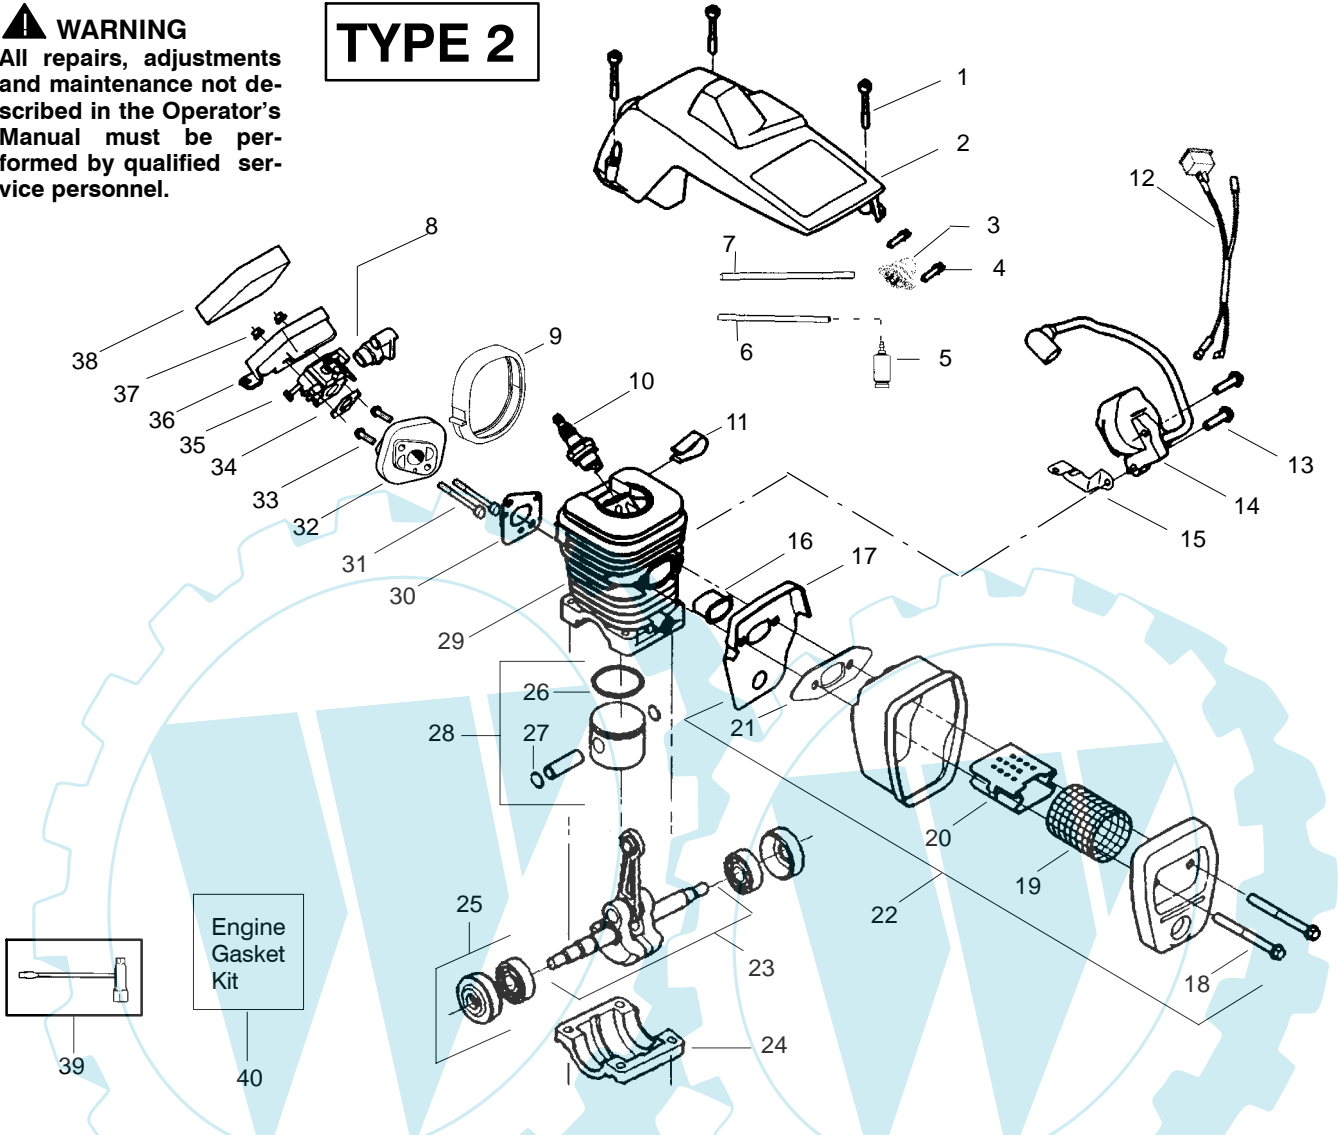

PARTS LIST NO. 530087882		MCCULLOCH. PARTS LIST	CHAIN SAW MODEL(S) MAC CAT 335, 435, 440	
DATE 6/21/04	Replaces 87882 - 4/19/04		Note: Illustration may differ from actual model due to design changes	PAGE NO. 7

WARNING
All repairs, adjustments and maintenance not described in the Operator's Manual must be performed by qualified service personnel.

TYPE 2

Ref.	Part No.	Description	Ref.	Part No.	Description	Ref.	Part No.	Description		
1.	530016153	Screw	19.	530036103	Screen-Spark	36.	530047604	Housing-Air Filter		
2.	530056966	Shield-Cylinder	20.	530037813	Diffuser-Muffler	37.	530016101	Nut		
3.	530047213	Assy-Air Purge	21.	530069608	Gasket-Muffler (kit)	38.	530037793	Air Filter - Foam		
4.	530015780	Screw	22.	530047207	Assy-Muffler (Incl. 17-21)	39.	530031135	Wrench-Bar		
5.	530095646	Assy-Fuel Pick-up	23.	530047062	Assy-Crankshaft	40.	530069608	Kit-Engine Gasket (incl. 34,30,21)		
6.	530069247	Kit-Line Purge/Carb. (Small Dia)	24.	530037935	Cap-Crankcase	Not Shown				
7.	530069216	Kit-Line Purge/Tank (large line)	25.	530056363	Assy-Seal & Bearing					
8.	530049244	Grommet-Carb Adjust.	26.	530038729	Ring-Piston					
9.	530054144	Seal-Carb Adapter	27.	530015697	Retainer - Piston Pin					
10.	952030150	Spark Plug (RCJ-7Y)	28.	530071408	Kit-Piston - (incl. 26-27)					
11.	530016136	Clip-High Tension Lead	29.	530012411	Cylinder					
12.	530049117	Assy-Wire Harness (includes switch)	30.	530069608	Gasket-Carb. Adapter (kit)					
13.	530015814	Screw	31.	530016187	Screw				530163664	Manual- (Scan)
14.	530039167	Module-Ignition	32.	530049700	Carb. Adapter				530163665	Manual - (Euro I)
15.	530047442	Strap-Ground	33.	530016386	Screw				530163666	Manual - (Euro II)
16.	530037652	Insulator-Heat	34.	530069608	Carb. Gasket (kit)	530054781	Decal-Warning			
17.	530049870	Back Plate-Muffler	35.	---	Kit-Carburetor (WT-391)	530038478	Cap-limiter low(tan)			
18.	530016132	Screw		530069722		530038479	Cap-limiter high(brn)			

↗ = NEW PART NUMBER FOR THIS IPL   ★ = REFER TO THE SERVICE REFERENCE INDICATED FOR MORE INFORMATION. (LOCATED AT END OF IPL)