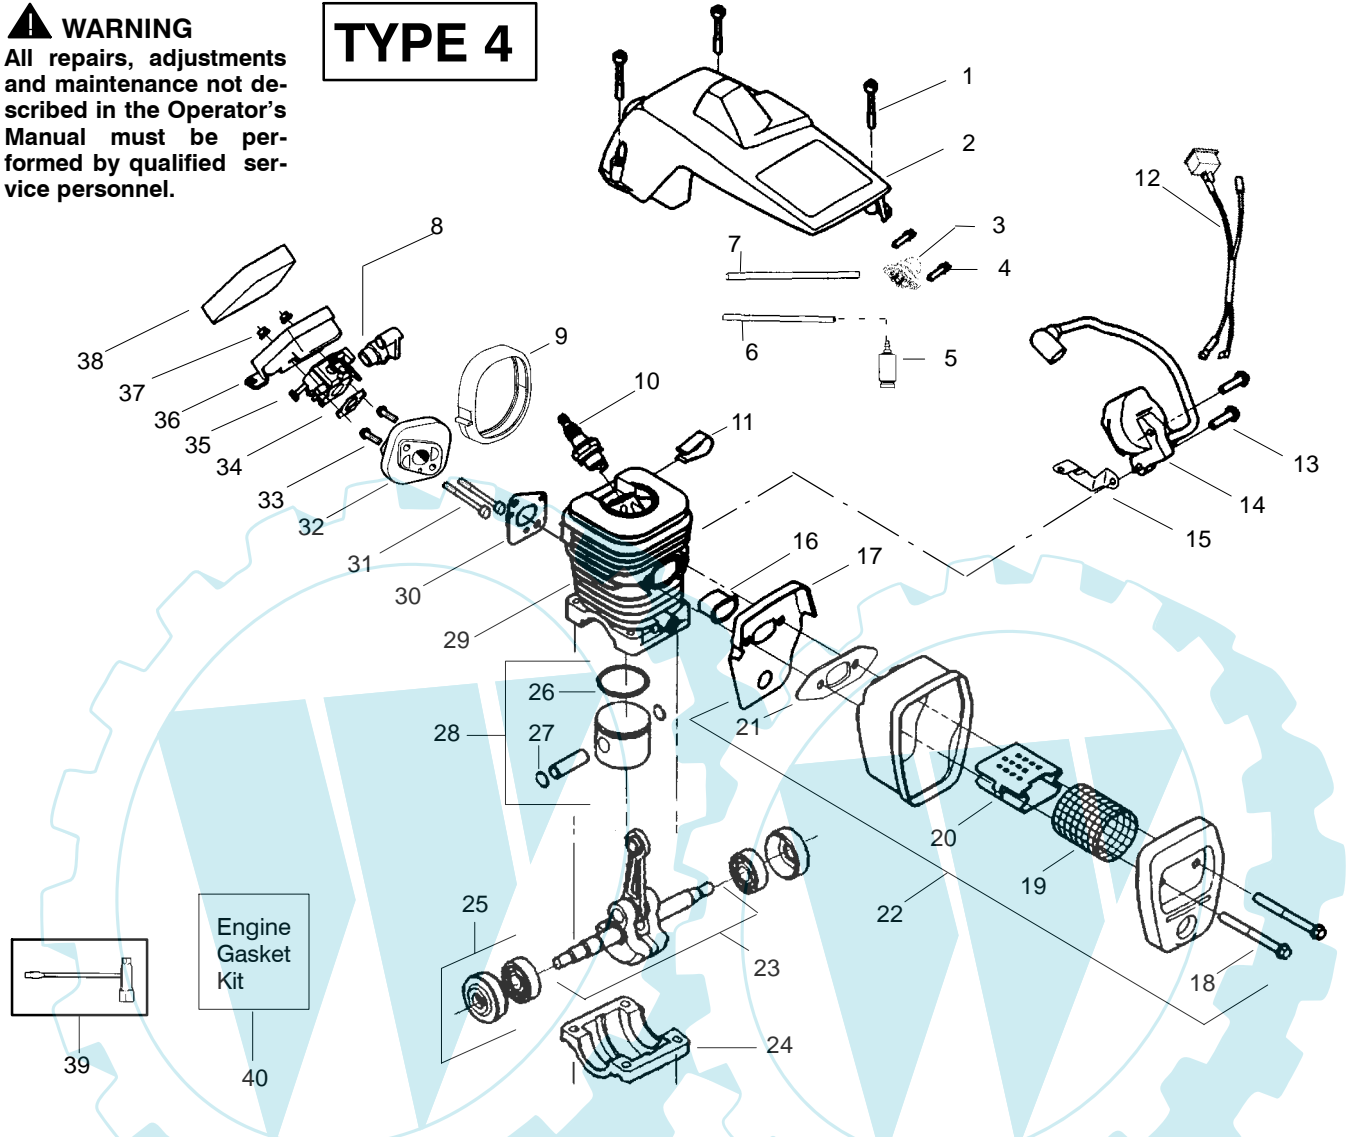

PARTS LIST NO. 530087882		McCULLOCH. PARTS LIST	CHAIN SAW MODEL(S) MAC CAT 335, 435, 440	
DATE 6/21/04	Replaces 87882 - 4/19/04		Note: Illustration may differ from actual model due to design changes	PAGE NO. 9

▲ WARNING
All repairs, adjustments and maintenance not described in the Operator's Manual must be performed by qualified service personnel.

TYPE 4

Ref.	Part No.	Description	Ref.	Part No.	Description	Ref.	Part No.	Description
1.	530016153	Screw	19.	530036103	Screen-Spark	36.	530047604	Housing-Air Filter
2.	530071310	Kit-Cyl. Shield	20.	530037813	Diffuser-Muffler	37.	530016101	Nut
3.	530047213	Assy-Air Purge	21.	530069608	Gasket-Muffler (kit)	38.	530037793	Air Filter - Foam
4.	530015780	Screw	22.	530047207	Assy-Muffler (Incl. 17-21)	39.	530031135	Wrench-Bar
5.	530095646	Assy-Fuel Pick-up	23.	530047062	Assy-Crankshaft	40.	530069608	Kit-Engine Gasket (incl. 34,30,21)
6.	530069247	Kit-Line Purge/Carb. (Small Dia)	24.	530037935	Cap-Crankcase			
7.	530069216	Kit-Line Purge/Tank (large line)	25.	530056363	Assy-Seal & Bearing			
8.	530035526	Grommet-Carb Adjust.	26.	530038729	Ring-Piston			
9.	530054144	Seal-Carb Adapter	27.	530015697	Retainer - Piston Pin			
10.	952030150	Spark Plug (RCJ-7Y)	28.	530071408	Kit-Piston - (incl. 26-27)			
11.	530016136	Clip-High Tension Lead	29.	530012411	Cylinder			
12.	530049117	Assy-Wire Harness (includes switch)	30.	530069608	Gasket-Carb. Adapter (kit)			
13.	530015814	Screw	31.	530016187	Screw			
14.	530039198	Module-Ignition	32.	530049700	Carb. Adapter			
15.	530047442	Strap-Ground	33.	530016386	Screw			
16.	530037652	Insulator-Heat	34.	530069608	Carb. Gasket (kit)			
17.	530049870	Back Plate-Muffler	35.	---	Kit-Carburetor (WT-625)			
18.	530016132	Screw		530071621				
								Not Shown
							530164543	Manual- (Scan)
							530164544	Manual - (Euro I)
							530164545	Manual - (Euro II)
							530054781	Decal-Warning

↖ = NEW PART NUMBER FOR THIS IPL

★ = REFER TO THE SERVICE REFERENCE INDICATED FOR MORE INFORMATION. (LOCATED AT END OF IPL)