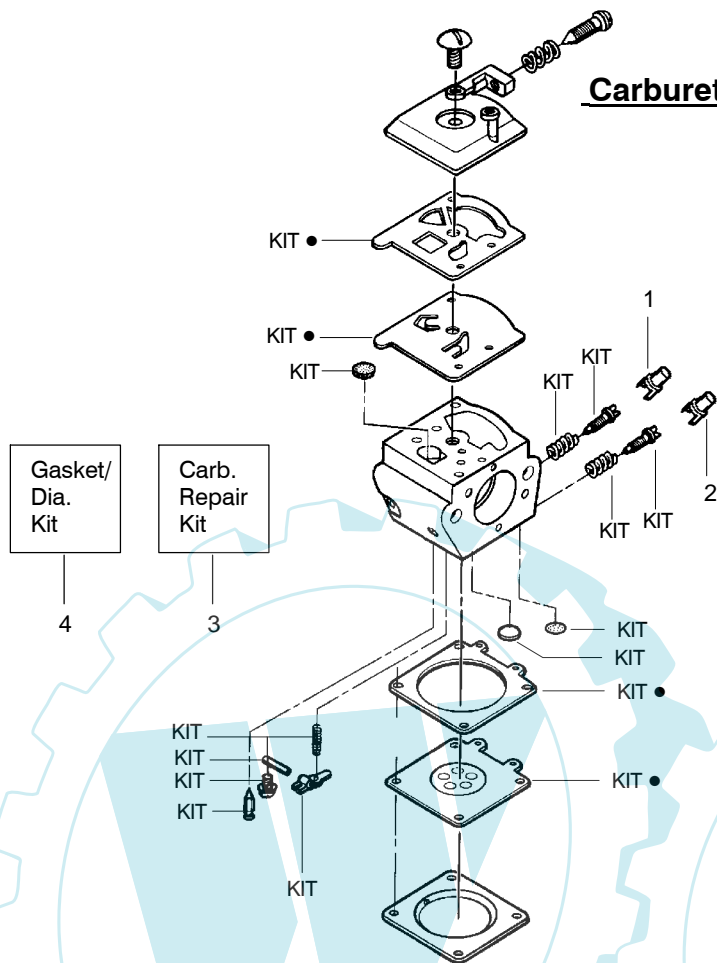

PARTS LIST NO. 530087882		McCULLOCH. PARTS LIST	CHAIN SAW MODEL(S) MAC CAT 335, 435, 440	
DATE 6/21/04	Replaces 87882 - 4/19/04		Note: Illustration may differ from actual model due to design changes	PAGE NO. 11

Carburetor Assembly – WT-391 – #530069722

Ref.	Part No.	Description
1.	530038479	Limiter Cap – High
2.	530038478	Limiter Cap – Low
3.	530069826	Carburetor Repair Kit (KIT= Indicates Contents) & Includes Limiter Caps
4.	530069844	Gasket/Diaphragm Kit (● = Indicates Contents)

Kit - Carburetor Assembly No. 530071621 - WT-625
Kit - Carburetor Assembly No. 530071820 - W-20
Kit - Carburetor Assembly No. 530071821 - WT-662

Note: No Repair kits are available for these carburetors