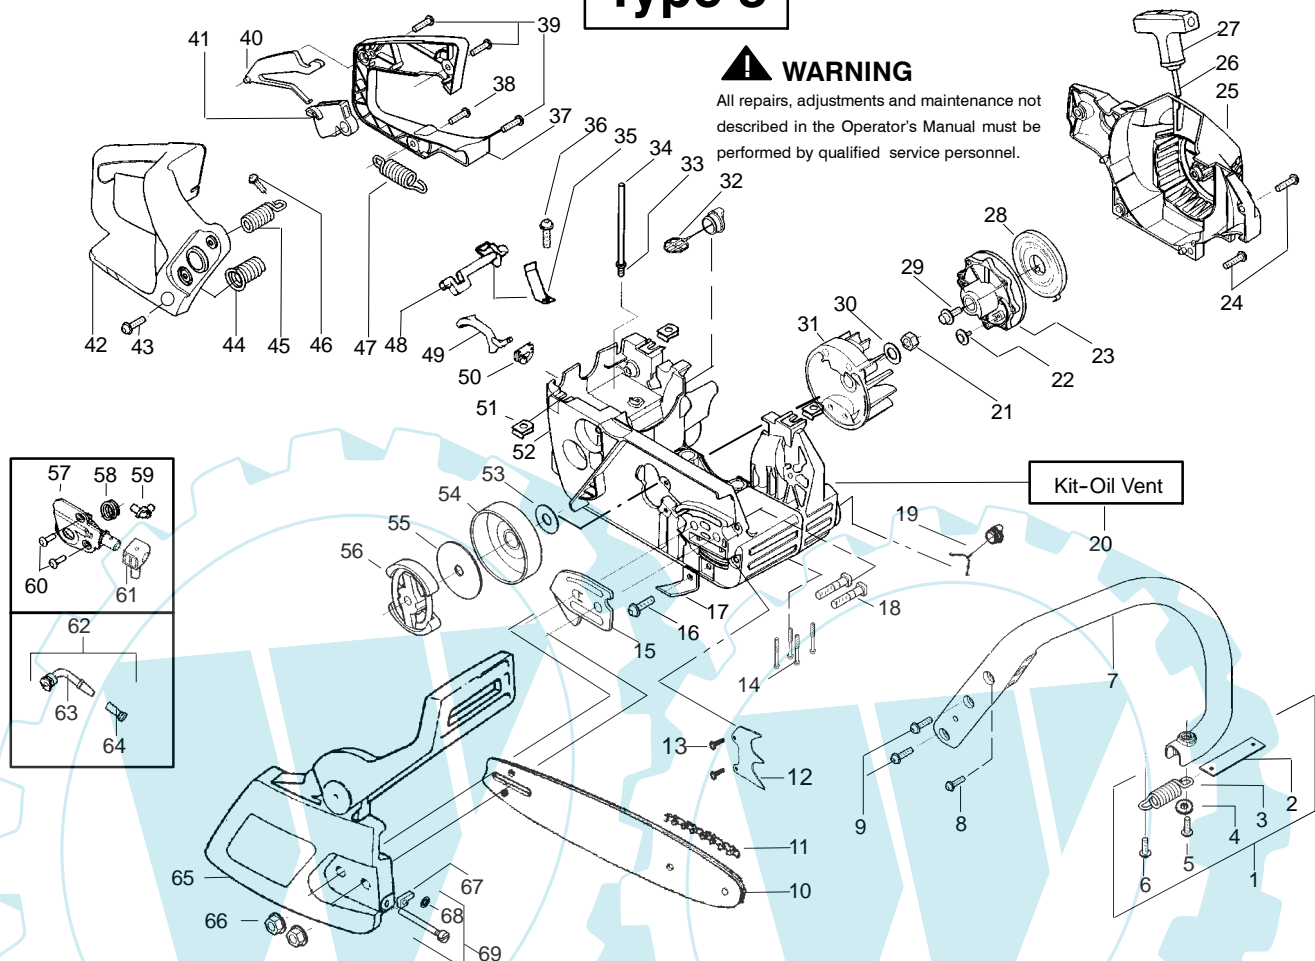

PARTS LIST NO. 530087882		McCULLOCH. PARTS LIST	CHAIN SAW MODEL(S) MAC CAT 335, 435, 440	
DATE 6/21/04	Replaces 87882 - 4/19/04		Note: Illustration may differ from actual model due to design changes	PAGE NO. 5

Type 5

Ref.	Part No.	Description	Ref.	Part No.	Description	Ref.	Part No.	Description
1.	530047963	Assy.-Isolator	29.	530015920	Screw	54.	530047061	Assy.-Clutch Drum w/bearing
2.	530047608	Limiter Strap	30.	530015127	Washer-Flywheel	55.	530015611	Washer-Clutch
3.	530042082	Spring-Isolator	31.	530039187	Assy- Flywheel	56.	530014949	Assy. Clutch
4.	530015158	Washer	32.	530047192	Assy-Fuel Cap	57.	530071259	Kit - Oil Pump (incl. 58,59,61)
5.	530016018	Screw	33.	530023877	Fitting-fuel line			
6.	530015843	Screw	34.	530069216	Kit-Fuel line (large)	58.	530037820	Gear-Worm Spring
7.	530047583	Front Handle	35.	530016149	Spring-Switch	59.	530049477	Elbow-Oil Pickup
8.	530015940	Screw	36.	530015775	Screw	60.	530016064	Screw
9.	530015814	Screw	37.	530047581	Cover-Rear Handle	61.	530019206	Seal Block
10.	530044896	Bar - 14"	38.	530015886	Screw	62.	530047663	Assy-Oil Pick-up (Incl. 63,64)
	530044915	Bar - 16"	39.	530015906	Screw	63.	530038373	Pick-up Oiler
11.	538029933	Chain - 14"	40.	530036098	Throttle Lockout	64.	530056533	Filter-Oil
	538248288	Chain - 16"	41.	530036097	Trigger-Throttle	65.	530054739	Assy.-Chain Brake
12.	530014381	Kit-Spike (Incl. 13)	42.	530047582	Handle - Rear	66.	530015917	Nut-Bar Mounting
13.	530016439	Screw	43.	530015814	Screw	67.	530015826	Pin-Bar Adjust
14.	530016132	Screw	44.	530053274	Assy Isolator-lower	68.	530038593	Retainer
15.	530038238	Plate-Bar Mount.	45.	530071385	Kit-Isolator (Upper)	69.	530069611	Kit-Bar Adjusting (incl. # 67,68)
16.	530015814	Screw	46.	530015875	Screw			
17.	530029850	Chain Catcher	47.	530042082	Spring-Isolator			
18.	530016133	Bolt-Bar	48.	530057473	Lever-Switch			
19.	530010846	Assy-Oil Cap	49.	530057474	Lever-Choke			
20.	530071666	Kit-Oil Vent	50.	530049005	Grommet-Knob			
21.	530016134	Nut-Flywheel	51.	530015922	Nut-"U"-Type			
22.	530016080	Screw	52.	530058733	Kit-Chassis Assy. fuel lines and caps)			
23.	530037817	Starter Pulley	53.	530015907	Washer-Thrust			
24.	530015892	Screw						
25.	530049335	Housing-Fan						
26.	530069232	Kit - Rope						
27.	530056402	Handle-Starter						
28.	530027531	Spring-Recoil						

✓ = NEW PART NUMBER FOR THIS IPL

★ = REFER TO THE SERVICE REFERENCE INDICATED FOR MORE INFORMATION. (LOCATED AT END OF IPL)